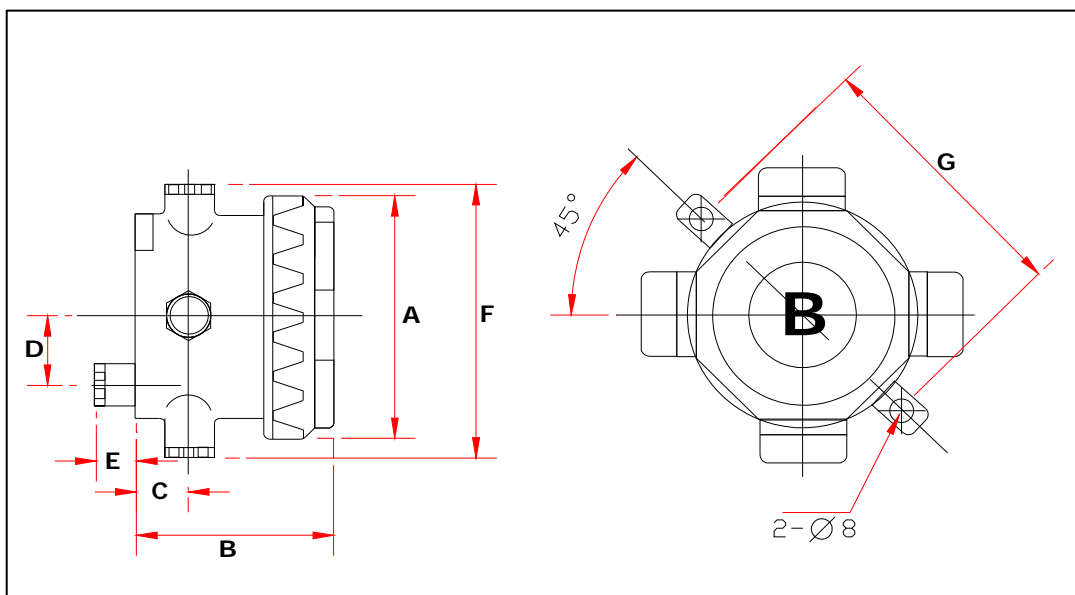

Conduit Outlet Bodies

RB Round Boxes

EXPLOSIONPROOF

For UL.60079-1 Standard Class I,II Div.1 and 2 Groups C,D,E,F and G

For IEC.60079-0/1 Standard Zone 1 and Zone 2

Hub Size. NPT (inch)	Cat.,No.					Dimension in mm.						
						A	B	C	D✦	E✦	F	G
1/2"	RBB 1	RBC 1	RBL 1	RBT 1	RBX 1	95	80	19	17	23	133	111
3/4"	RBB 2	RBC 2	RBL 2	RBT 2	RBX 2	95	80	19	17	23	133	111
1"	RBB 3	RBC 3	RBL 3	RBT 3	RBX 3	95	80	19	17	23	133	111
1.1/4"	RBB 4	RBC 4	RBL 4	RBT 4	RBX 4	136	115	37	35	28	170	151
1.1/2"	RBB 5	RBC 4	RBL 5	RBT 5	RBX 5	136	115	37	35	28	170	151
2"	RBB 6	RBC 6	RBL 6	RBT6	RBX 6	136	115	37	35	28	170	151

✦ Dimension only for **RBB** Type